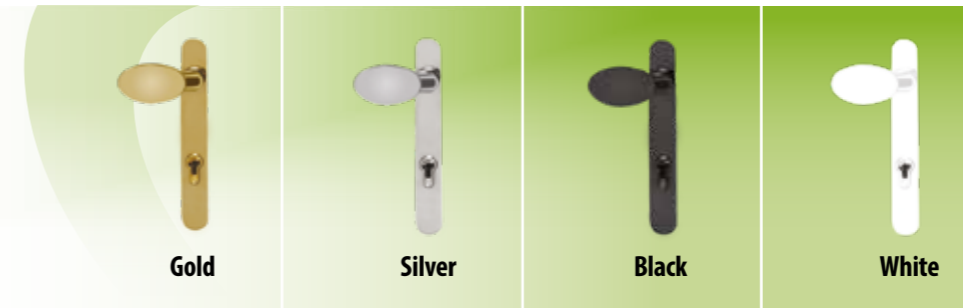

GLASS STYLES AND OPTIONS

ACCESSORIES

DOOR HANDLES

THUMB-TURN CYLINDER

Fitted to the inside of the door; thumb mechanism engages lock.

ACCESSORIES

LEVER/PAD HANDLES

The pull pad is fitted to the outside of the door and locks automatically when the door is closed; access can only be gained using the door key.

LETTERBOXES

URN DOOR KNOCKER available with/without peephole

SCROLL DOOR KNOCKER

LION DOOR KNOCKER

DOOR THRESHOLDS

BAR HANDLES

Long bar handle is only available on cottage styles slabs. Long bar handles fitted to outside only as standard. Both sides available upon request.