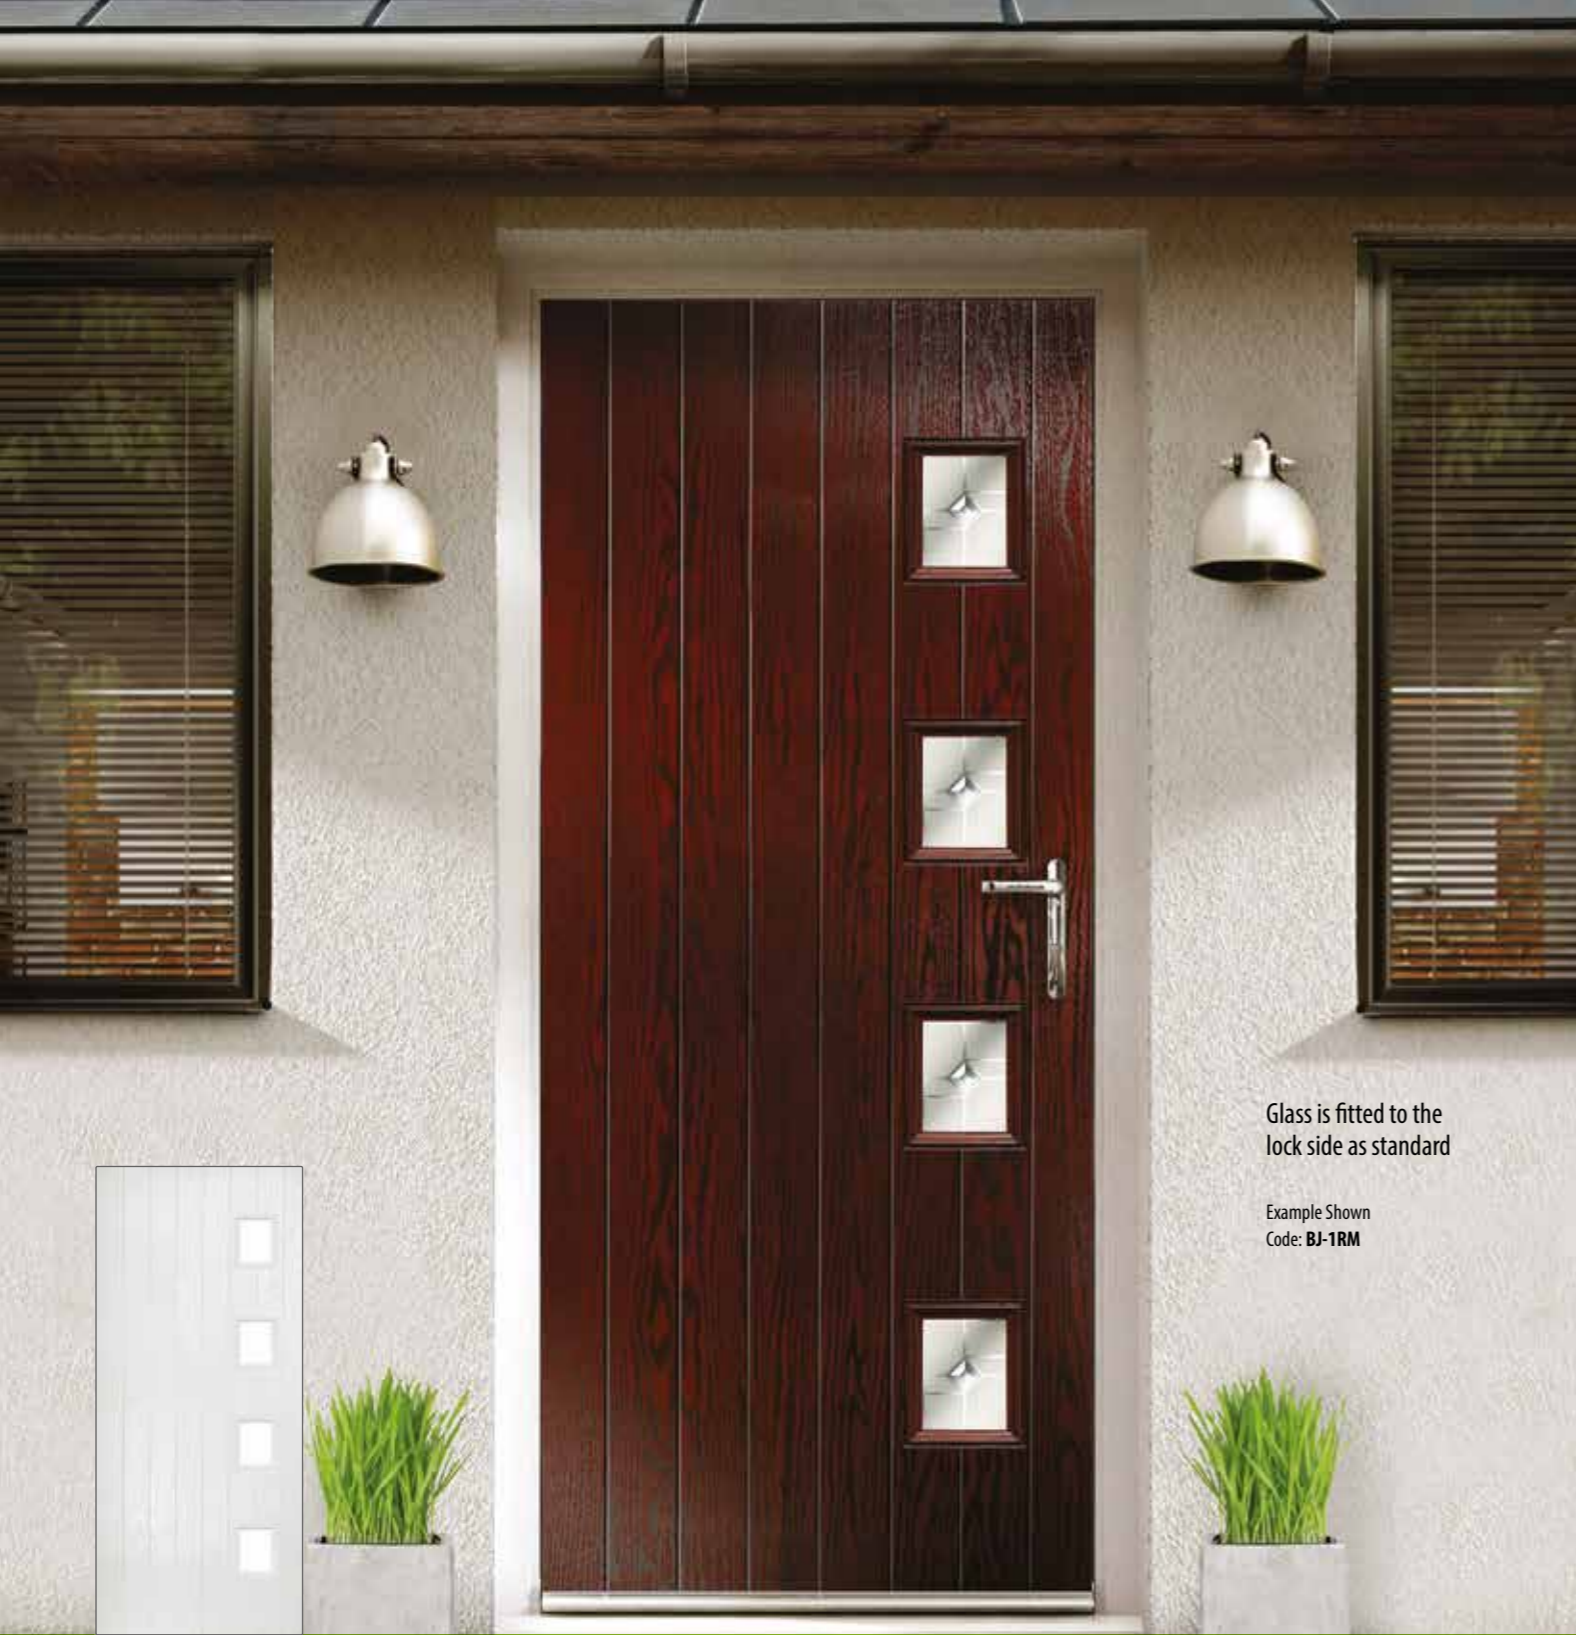

Glass is fitted to the lock side as standard

Example Shown
Code: **BJ-1RM**

Beijing

The Beijing is a cottage-style design, suitable for both traditional and modern house types. With four square glass panels positioned vertically, the Beijing offers a visually stunning appearance.

OPTIONS
44mm Single Rebate
70mm Double Rebate

GLAZING*
24mm Double Glazed
50mm Triple Glazed

BL

Code: **BJ-1B1**
Classic
24mm DG, 50mm TG

BL

Code: **BJ-1B2**
Classic
24mm DG, 50mm TG

C

Code: **BJ-1RM**
Deluxe
24mm DG, 50mm TG

BEIJING STYLE ADDITIONAL OPTIONS

The glazing panels of the Beijing style are also available with a centre position option.

To order the centre position option, please use the door code **BJ2** in place of **BJ**.

B

Green - **02**
Red - **03**
Black - **04**

Code: **BJ-1FT-01**
Classic
24mm DG, 50mm TG

C

Code: **BJ-1SP**
Deluxe
24mm TG, 50mm TG

G

Code: **BJ-1G**
Classic
24mm TG, 50mm TG

R

Code: **BJ-1L**
Classic
24mm TG, 50mm T

PG

Code: **BJ-1P**
Plain
24mm TG, 50mm TG

* When selecting a Chinese glass option, please specify a backing glass.